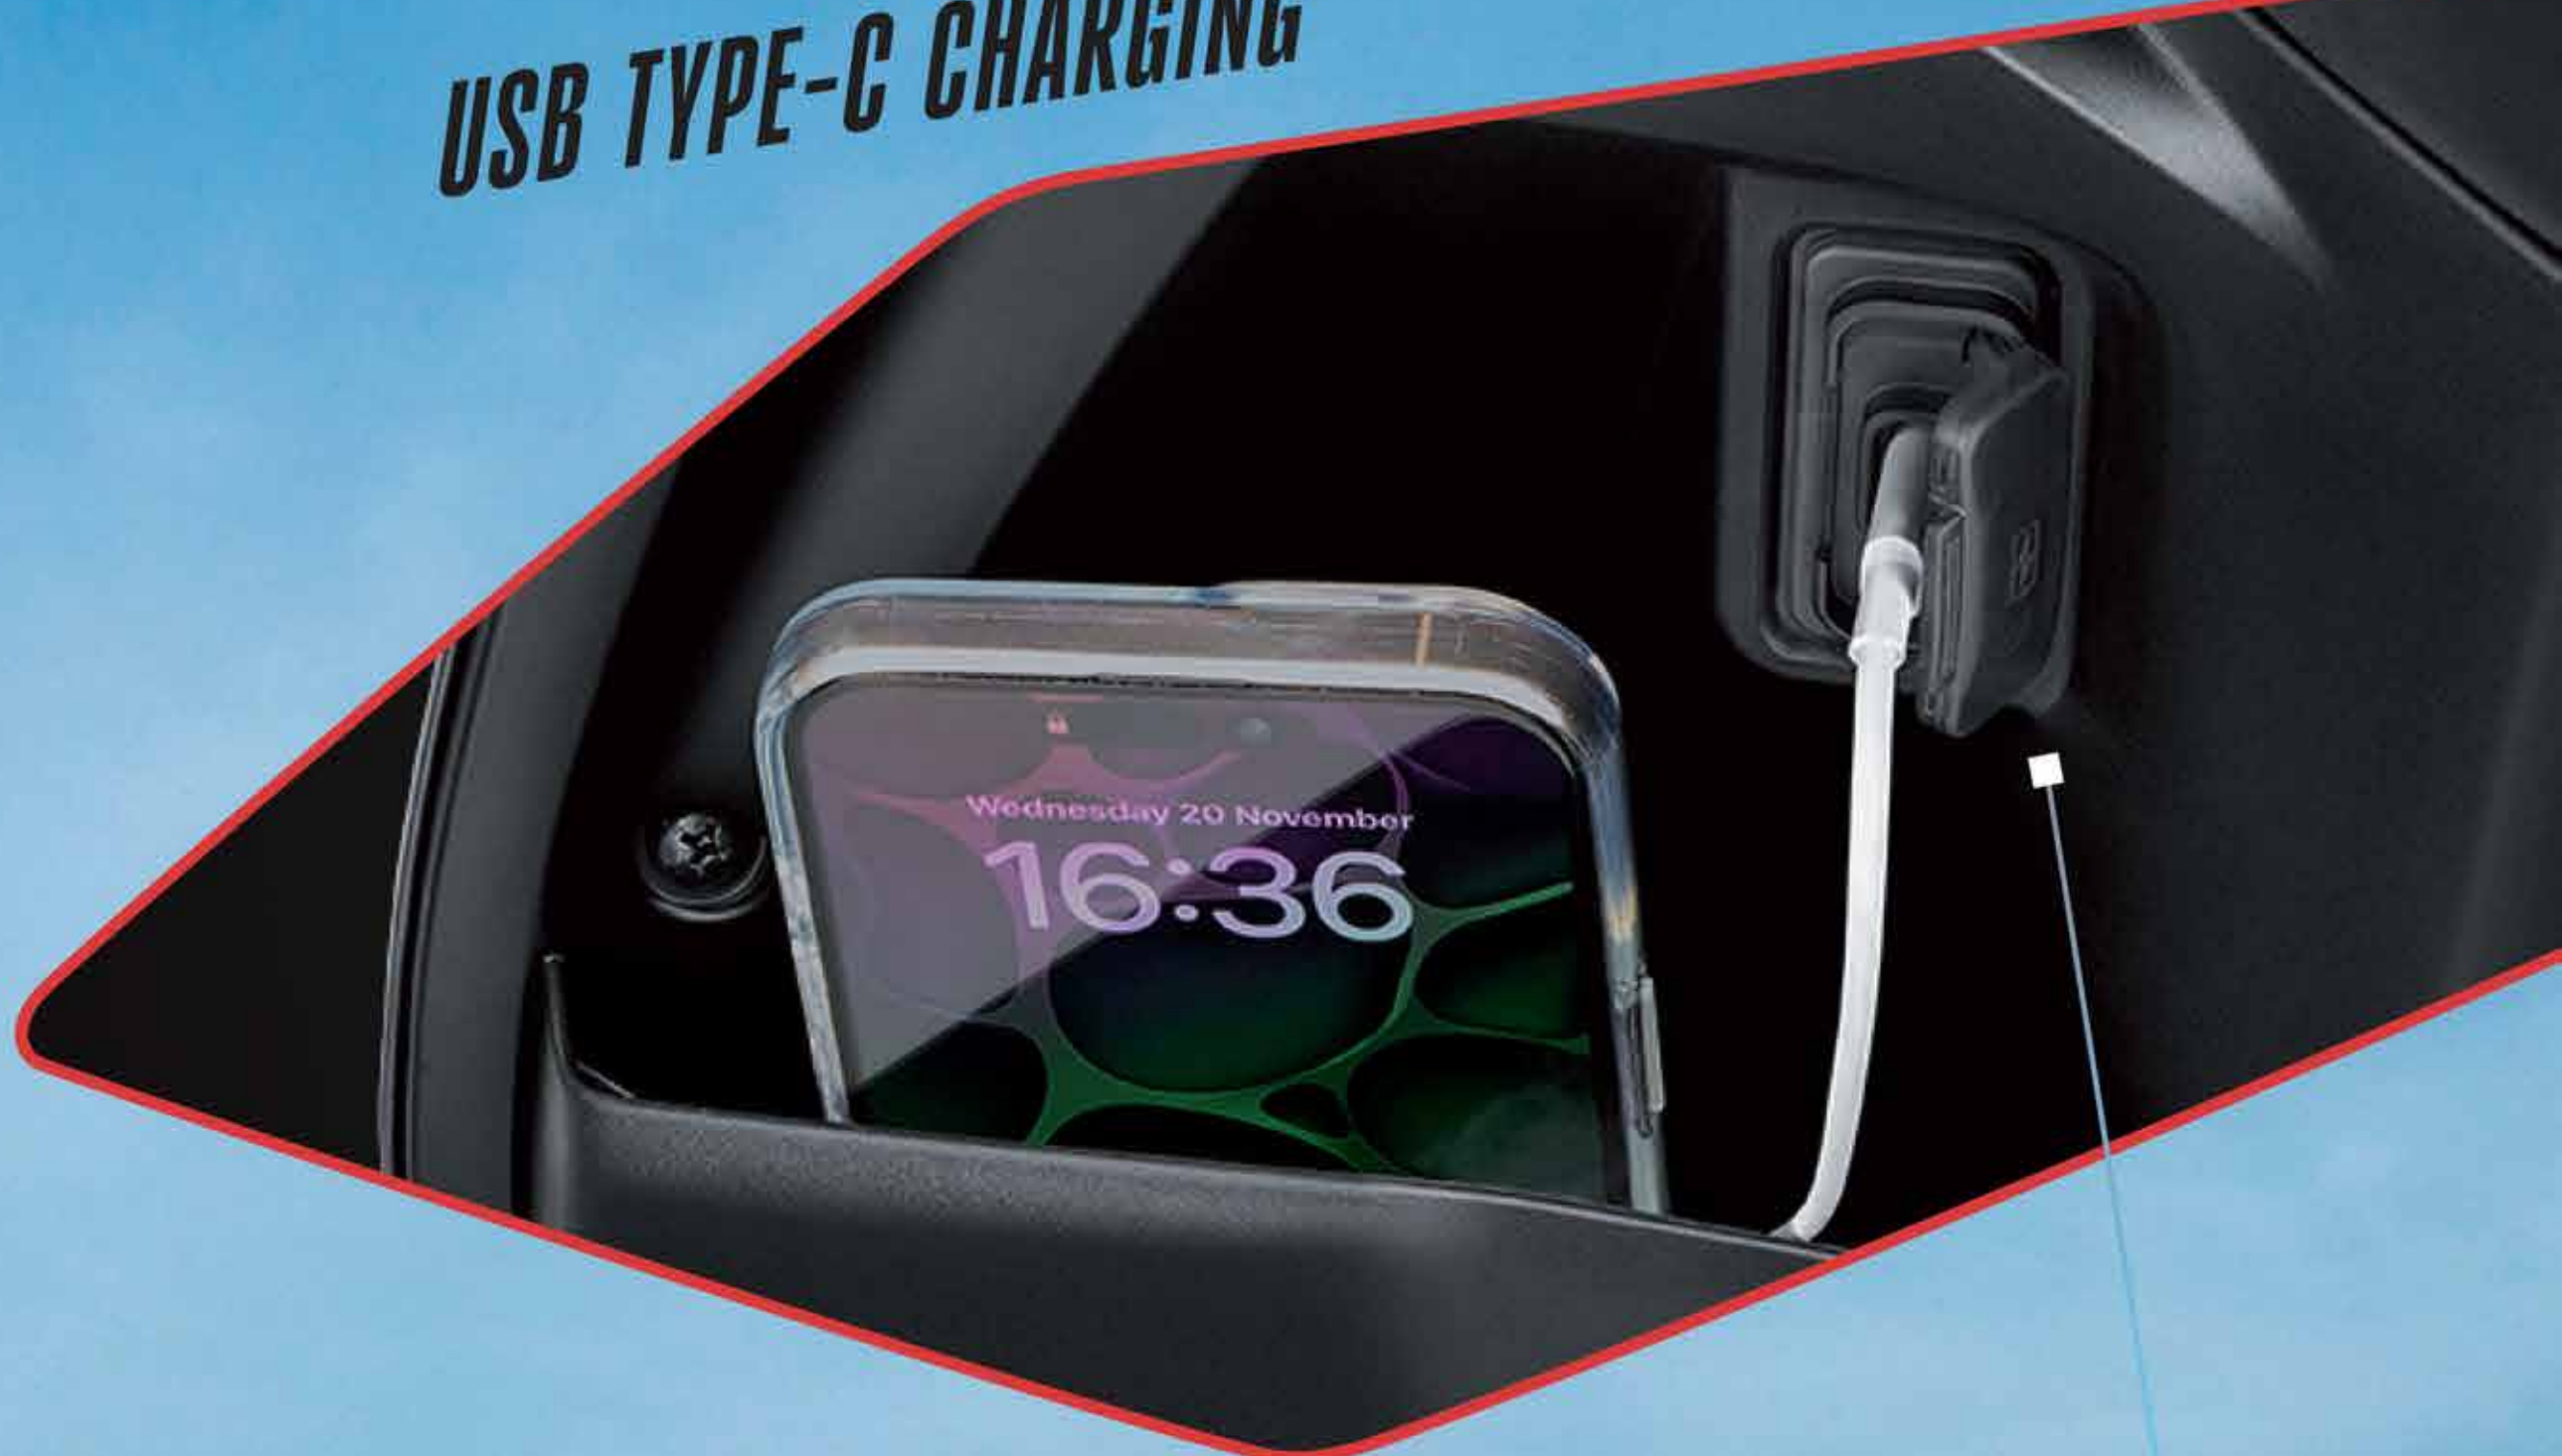

**Dio
110**

**Dio
125**

USB TYPE-C CHARGING