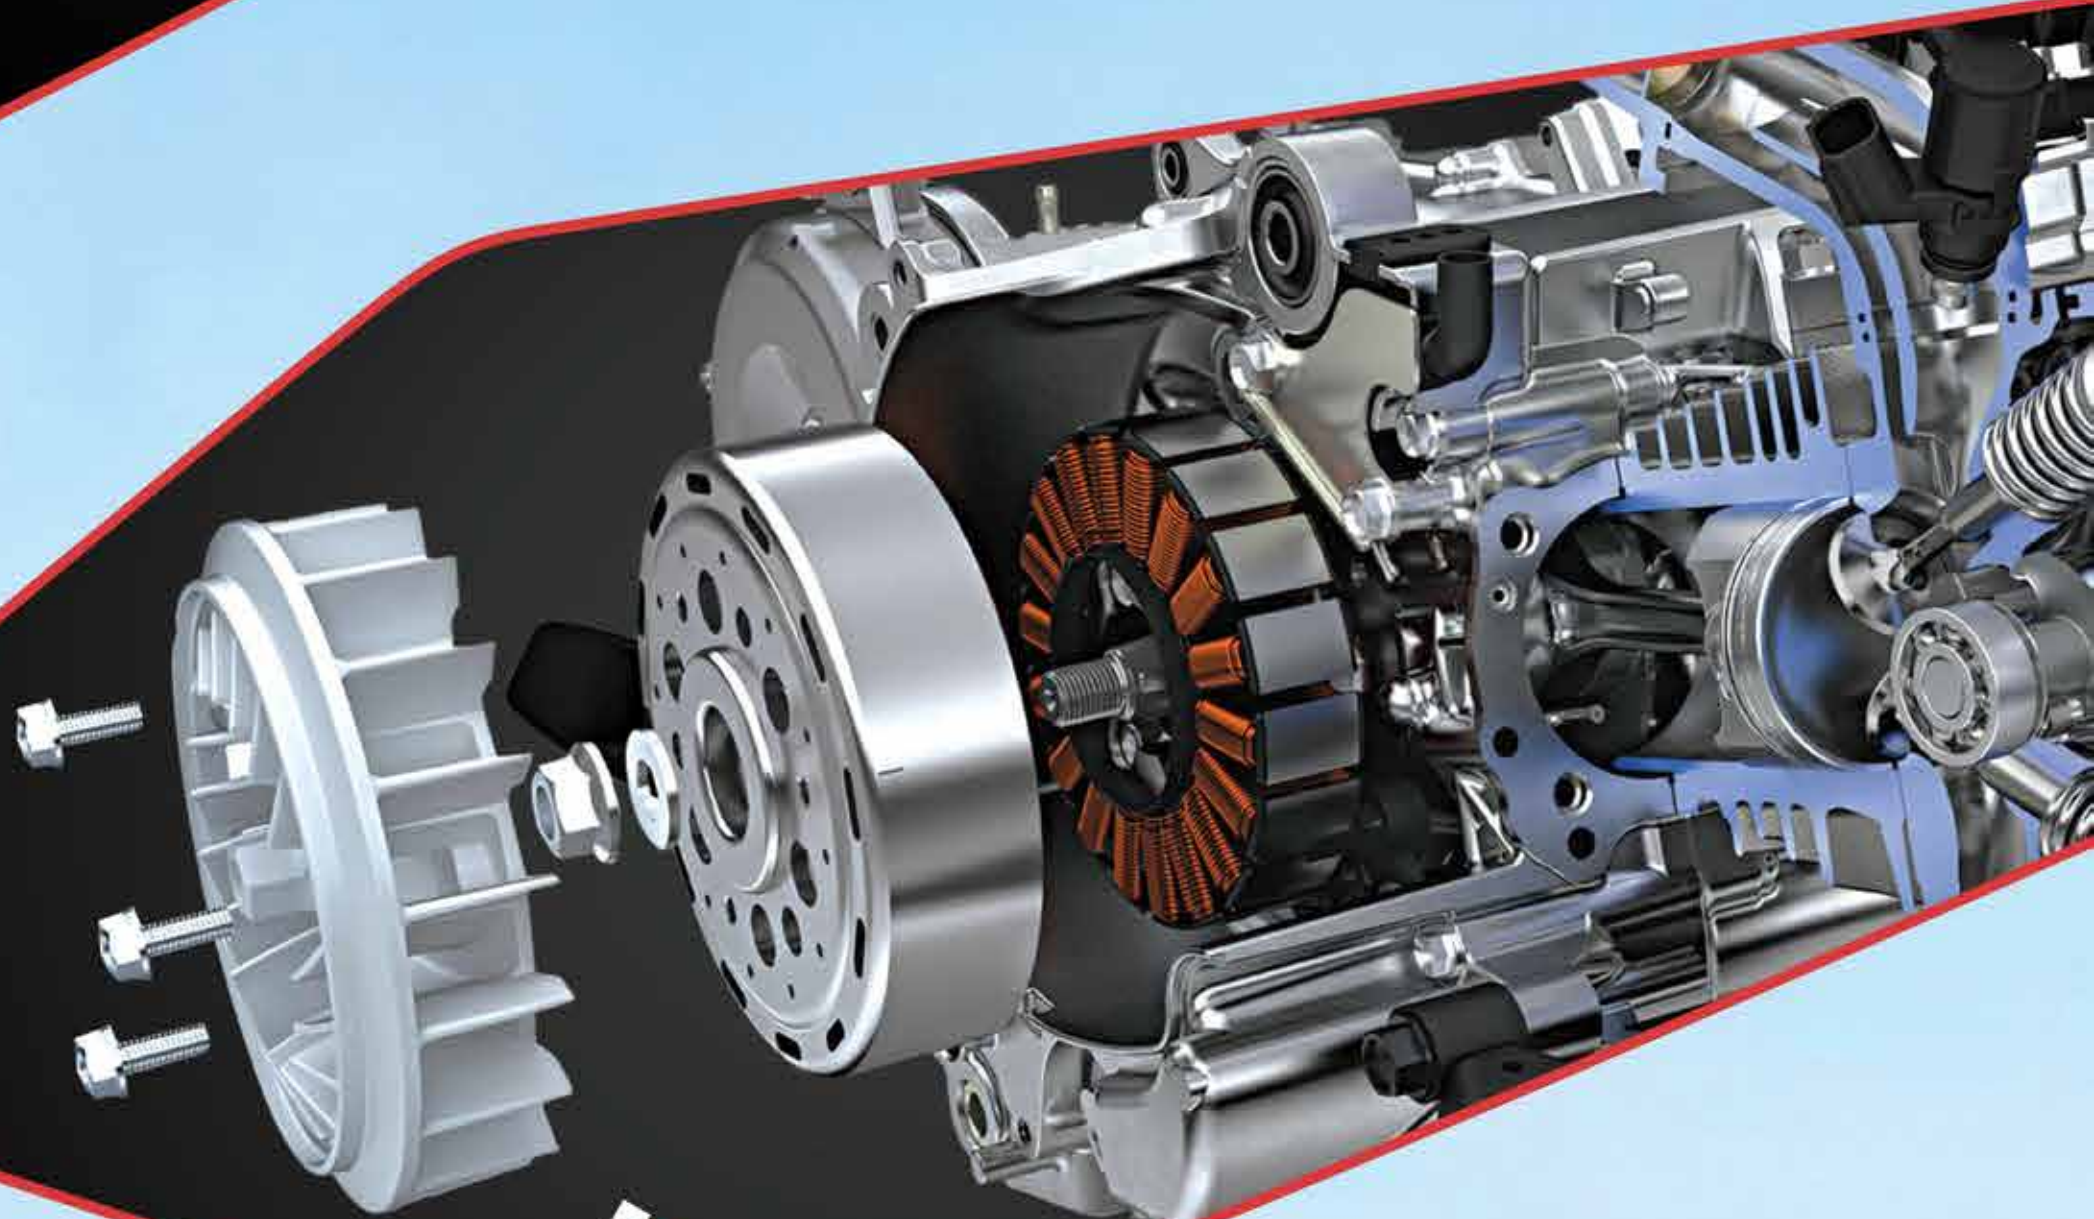

**D10
110**

**D10
125**

SIDE STAND ENGINE CUT-OFF*

It automatically shuts off the engine for added safety when the side stand is engaged.

SILENT START WITH ACG

The ACG Starter provides a smooth, silent start every time, and reduces engine maintenance.

PGM-FI FUEL INJECTION

The PGM-FI system optimizes fuel and air for efficient combustion, ensuring steady power and better mileage.

**Side stand is a part of genuine standard accessories.*

Dio WANNA
HAVE FUN WITH
COMFORT?